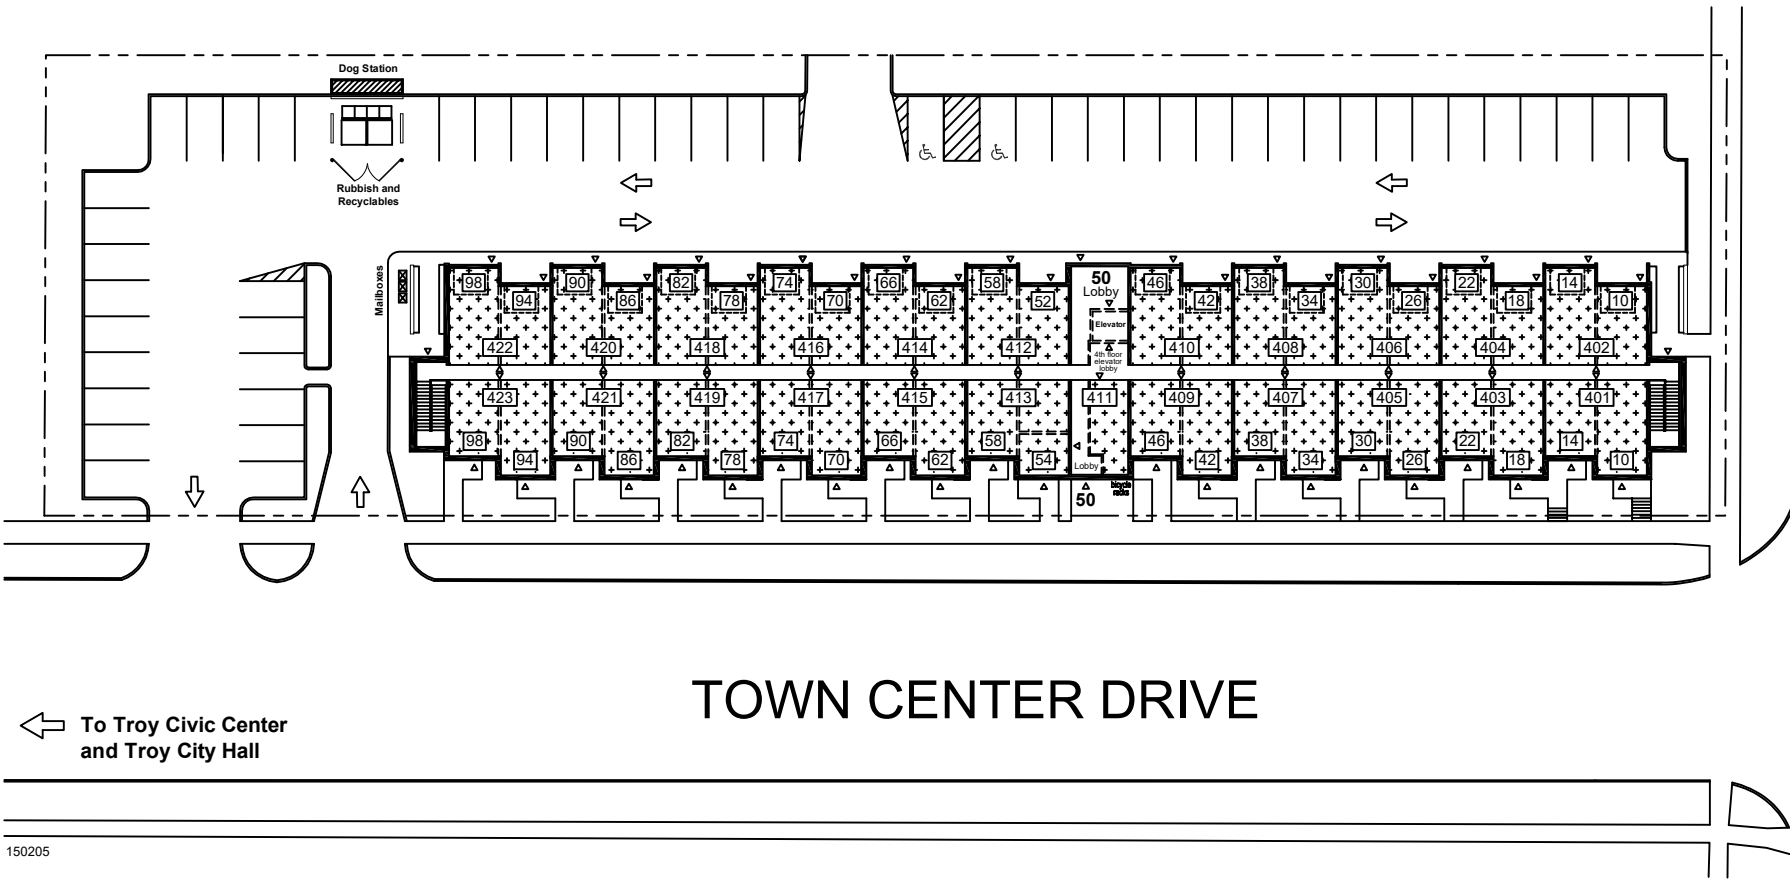

Amber Town Center

Townhomes and Lofts
10 - 98 Town Center Dr.
Troy, MI 48084

← To Troy Civic Center
and Troy City Hall

TOWN CENTER DRIVE

LIVERNOIS ROAD

↑ To Wattles Rd. (17 Mile Rd.)
↓ To Big Beaver Rd. (16 Mile Rd.)