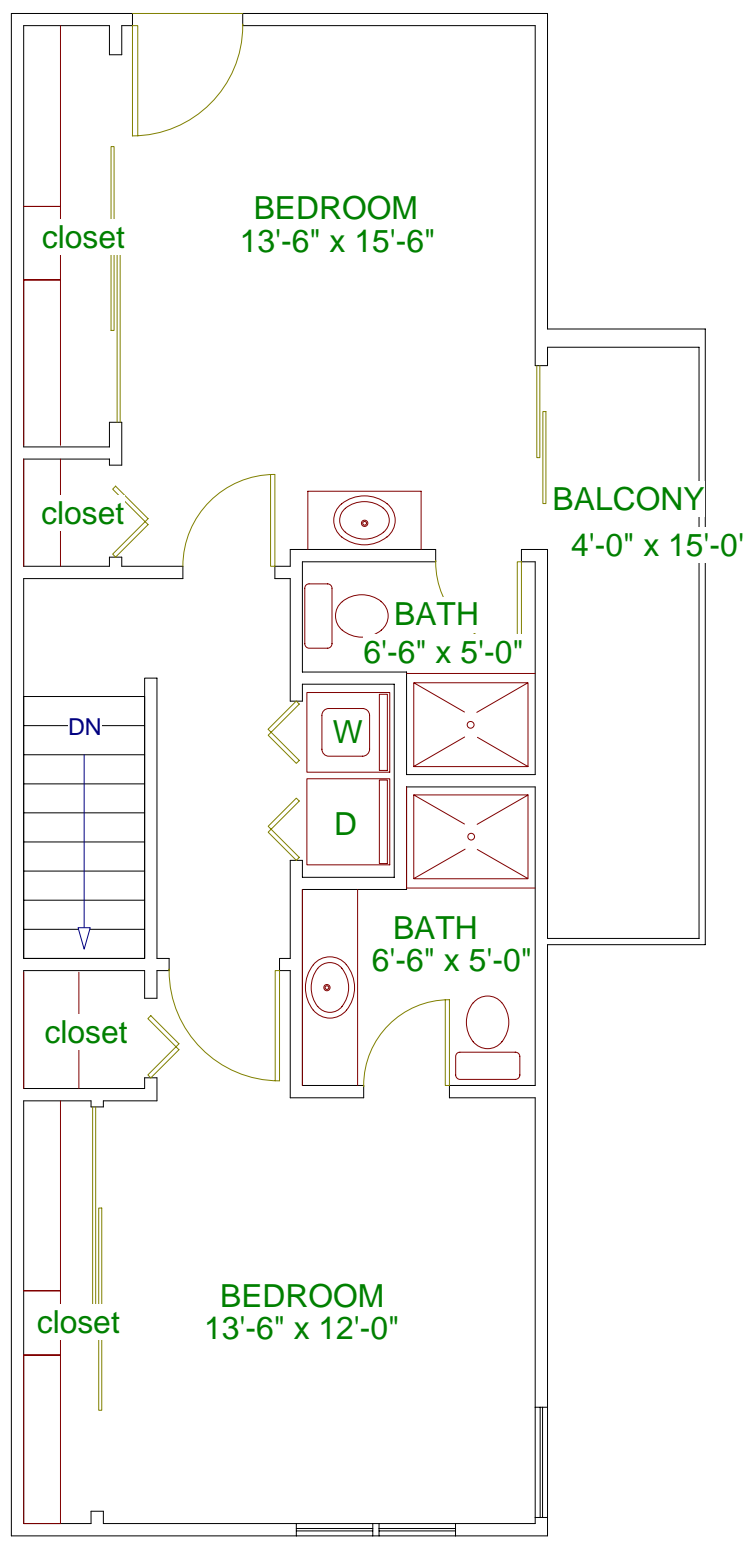

1st Floor

2nd Floor

Amber Abodements
 2 Bedroom + 2 1/2 Bath MAISONETTE
 1050 sq ft
 # 122

U7b

070818