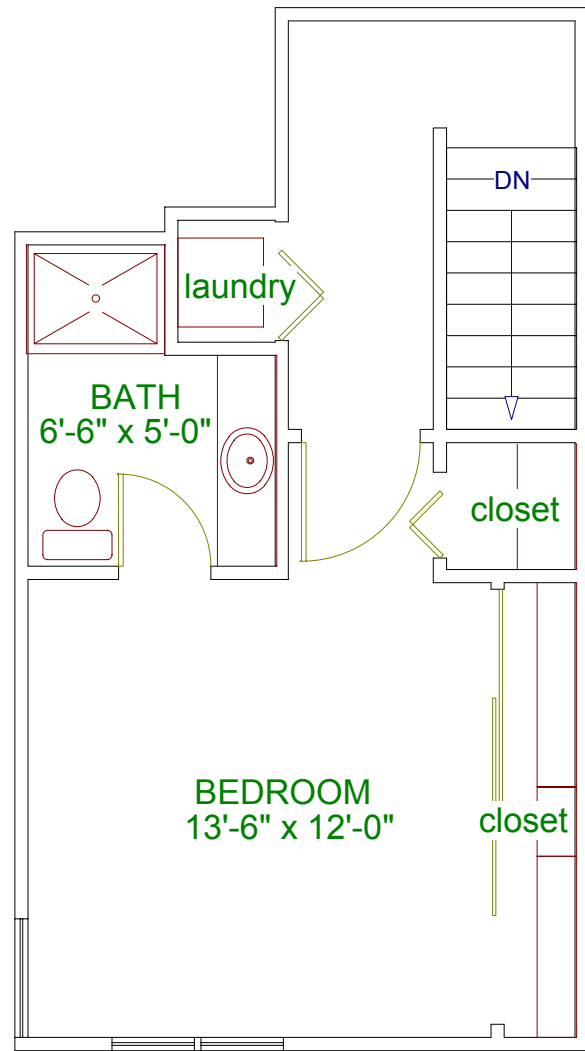

1st Floor

2nd Floor

Amber Abodements

1 Bedroom + 1 1/2 Bath MAISONETTE

765 sq ft

102

U6

070206