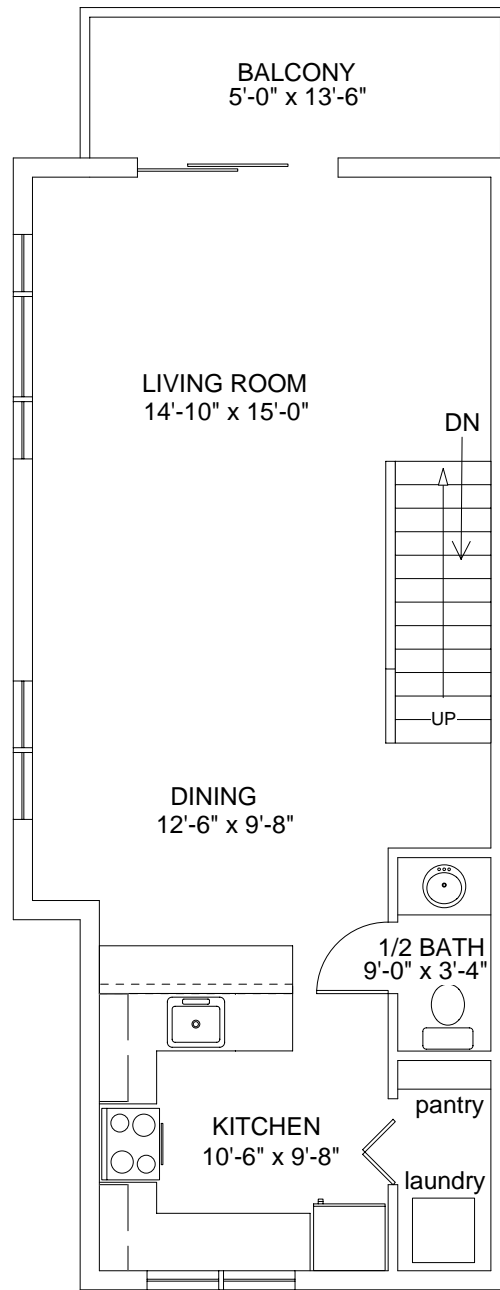

1st Floor

2nd Floor

3rd Floor

## Amber Square Townhomes

2 Bedroom + Den + 2 1/2 Bath Townhome NEWPORT

1134 sq ft + 261 sq ft inside garage

#501, 515, 521, 535

**Q2**

080507