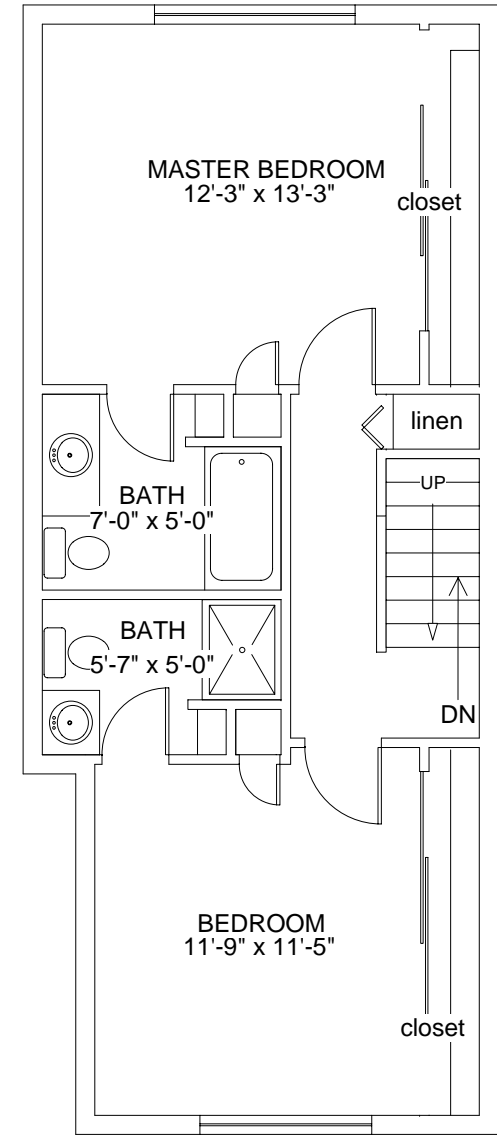

1st Floor

2nd Floor

3rd Floor

## Amber Square Townhomes

2 Bedroom + Den + 2 1/2 Bath Townhome NEWPORT

1134 sq ft + 261 sq ft inside garage

#501, 515, 521, 535

**Q2**

080507