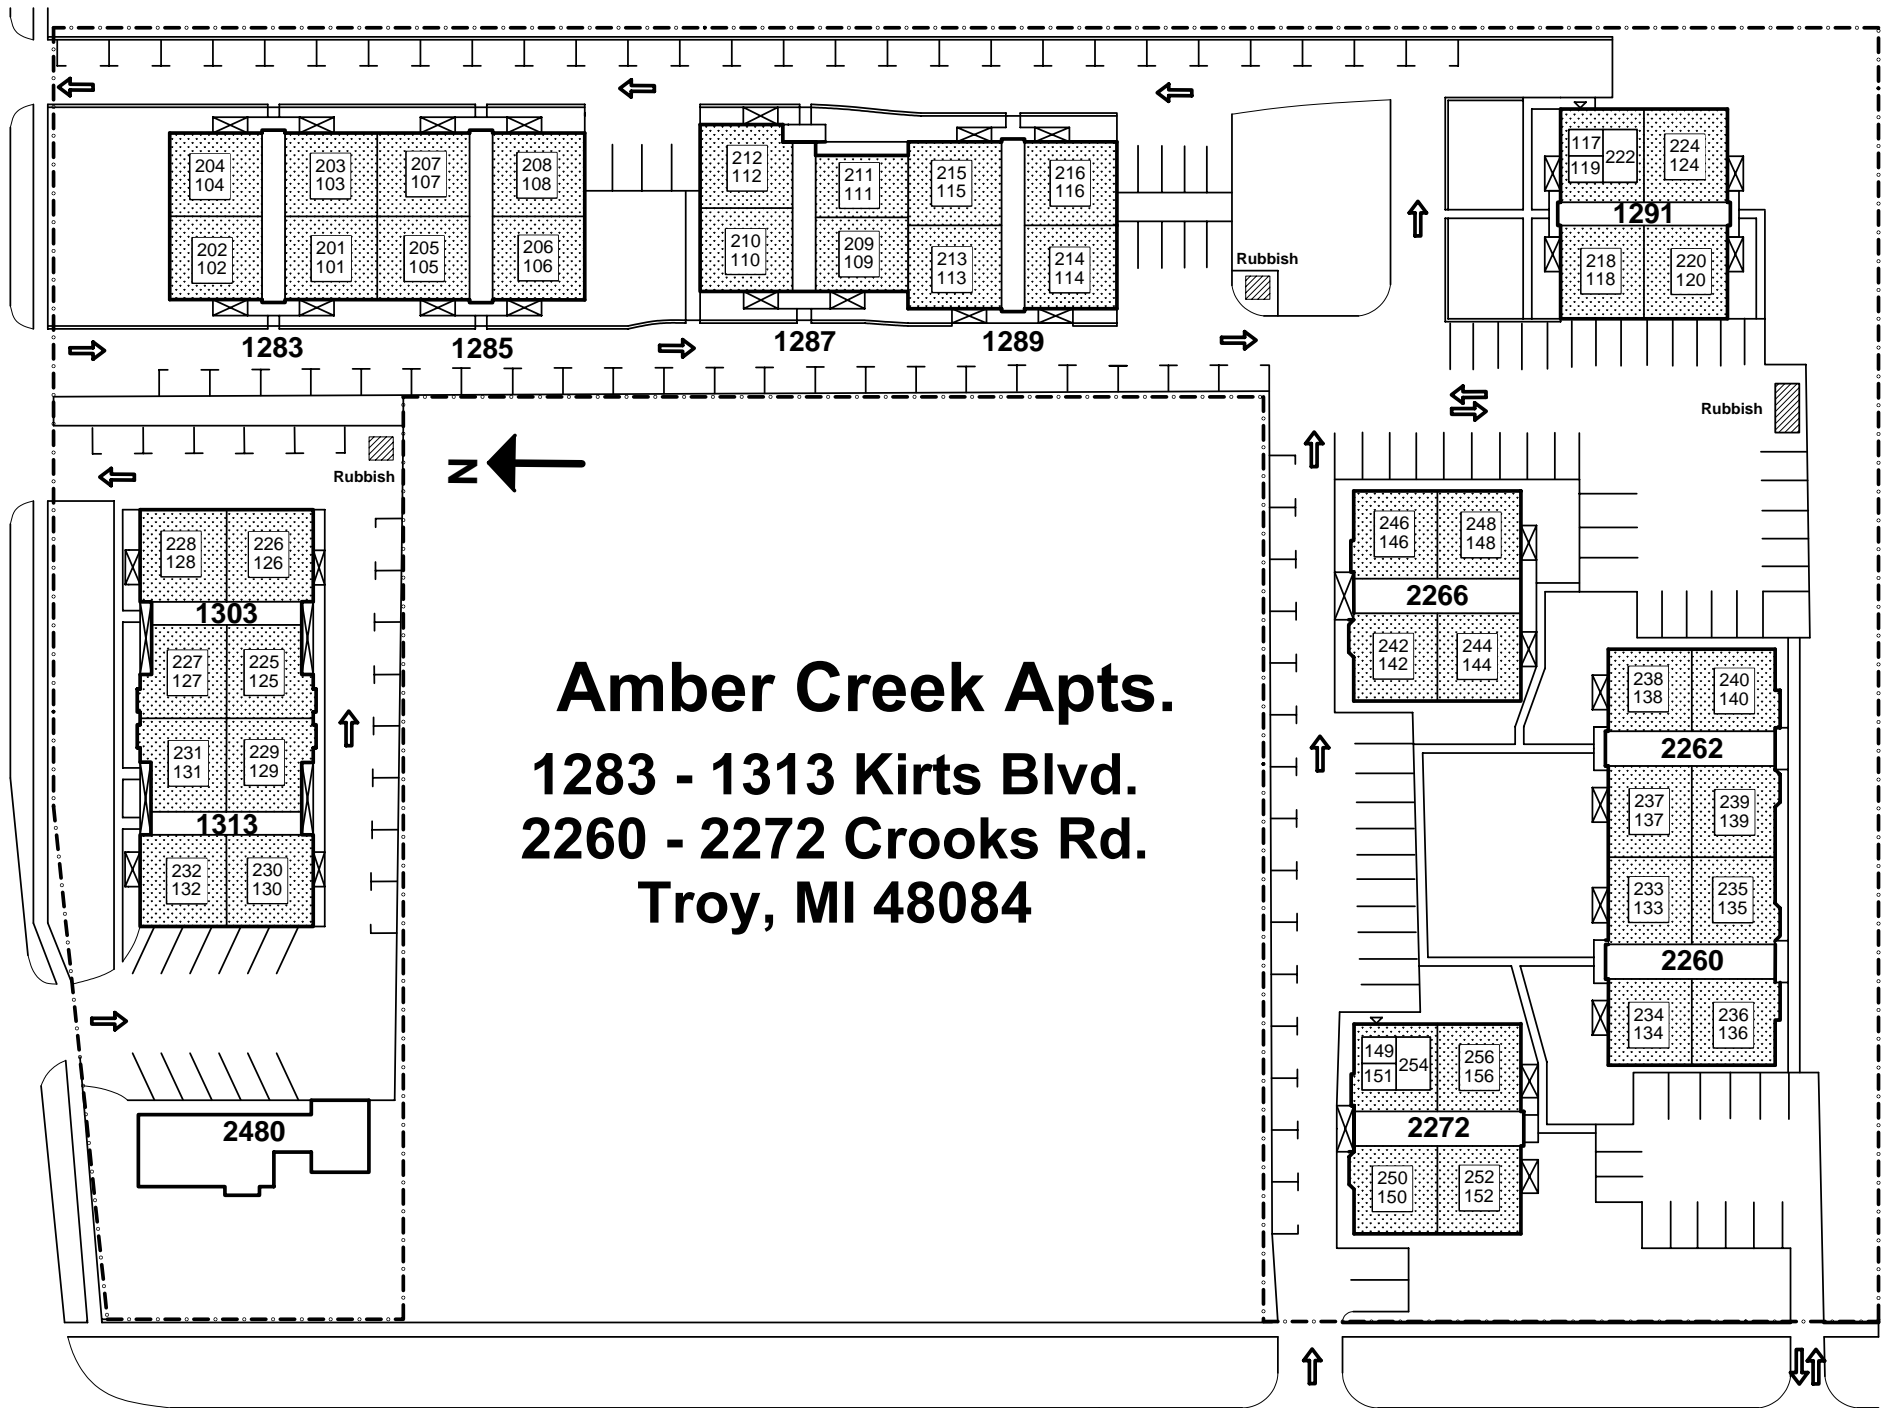

Kirts Blvd.

Amber Creek Apts.
1283 - 1313 Kirts Blvd.
2260 - 2272 Crooks Rd.
Troy, MI 48084

← To Big Beaver Rd.

Crooks Rd.

To Maple Rd. →