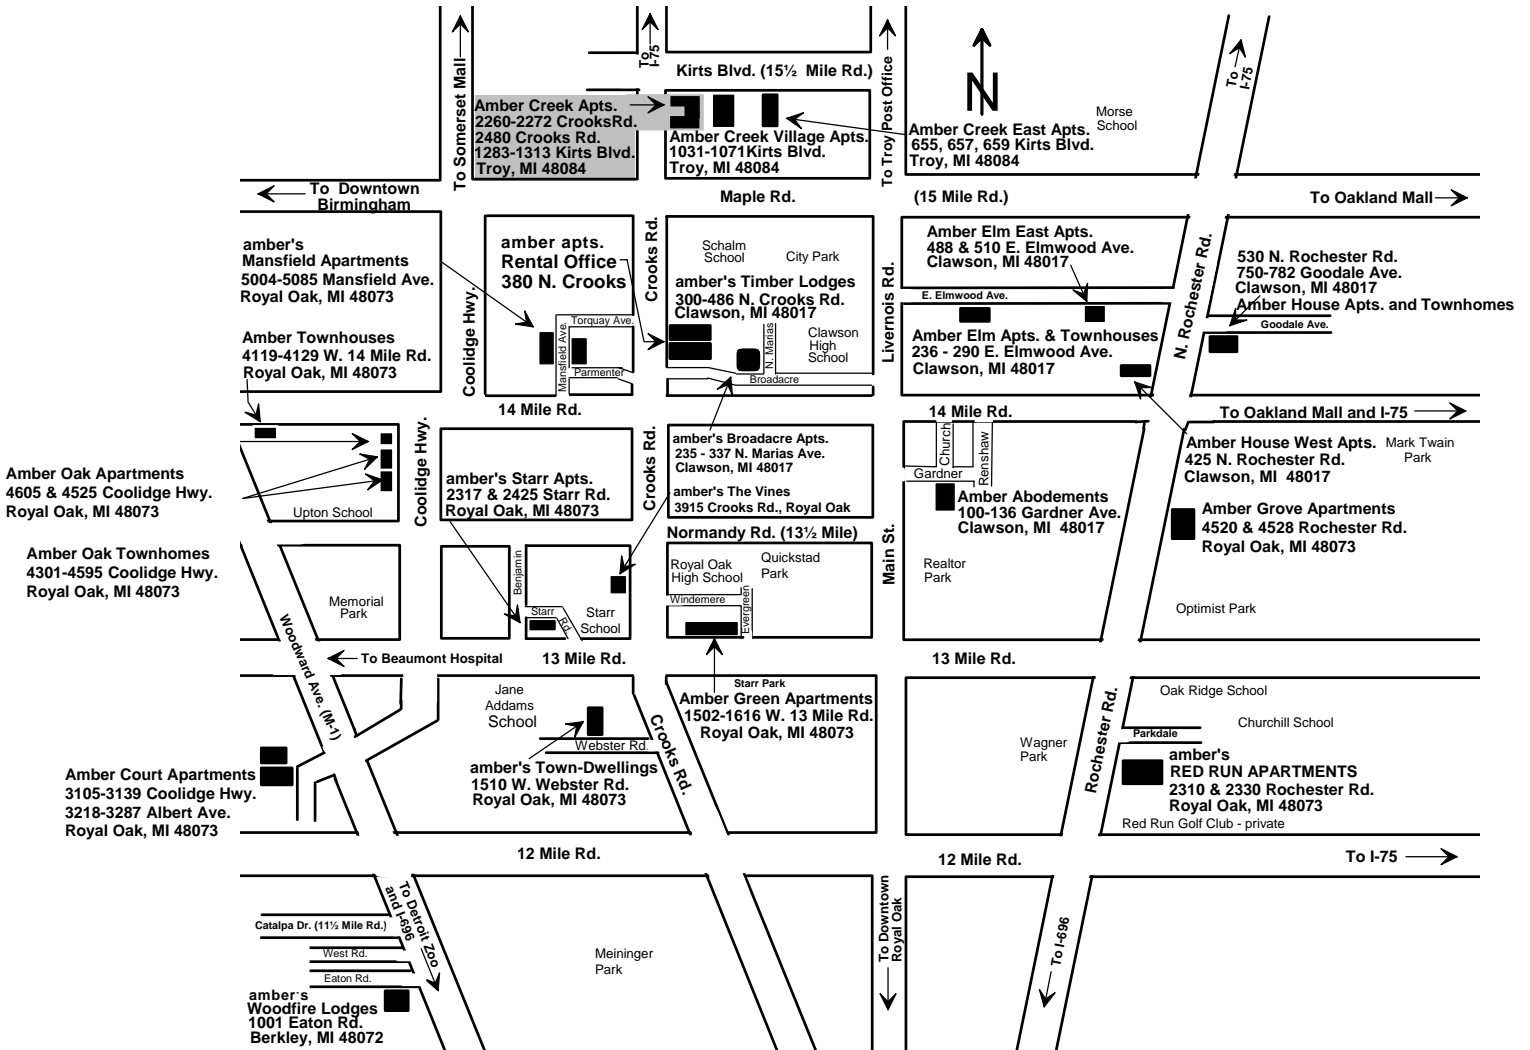

Amber Creek Apartments

080512-415w

Amber Creek Apartments
 2260 - 2272 & 2480 Crooks Rd.
 1283 - 1313 Kirts Blvd.
 Troy, MI 48084

- a. **Amber Creek Apartments** -- Seven 2- story brick buildings located at the southeast corner of Crooks Rd. and Kirts Blvd. (15 1/2 Mile Rd.) in Troy.
- b. Each of the six **Tahoe** Style 0 - bedroom studio units is on the first or second floor level with carpeting.
- c. Each of the thirty **Sausalito** Style 1 - bedroom units is on the first or second floor level with carpeting; some with additional storage.
- d. Each of the fifteen **Monterey** Style 2 - bedroom units is on the first or second floor level with carpeting; many with additional storage.
- e. Each of the eight **Sacramento** Style 2 - bedroom units with Den/Study is on the second floor level with carpeting.
- f. Each of the twenty-nine **Carmel** Style 2 -bedroom units is on the first or second floor level with 1 1/2 baths and carpeting; some with additional storage.
- g. Each of the two **Santa Barbara** Style 2 - bedroom units with Den/Study is on the second floor level with 1 1/2 baths and carpeting.
- h. The **Pasadena** Style 3 - bedroom is a single story unit with oak floors, private entry, central air conditioner, and private basement with washer and dryer.
- i. Rent in most units includes heat, hot and cold water, kitchen appliances, dishwasher, vertical blinds, and off-street paved parking.
- j. Most of the units include patio/balcony, large pantry, ceramic-tiled bath, air conditioner(s). Cable TV available. Coin-operated laundry machines are located on the first or second floor level in each building.
- k. Cat OK. Dogs not permitted.
- l. **Amber Creek Apartments** are near I-75, Troy Civic Center, Somerset Collection and Oakland Mall. Also close to Morris Elementary, Baker Middle, and Troy High Schools; hospitals and nearby office complexes.