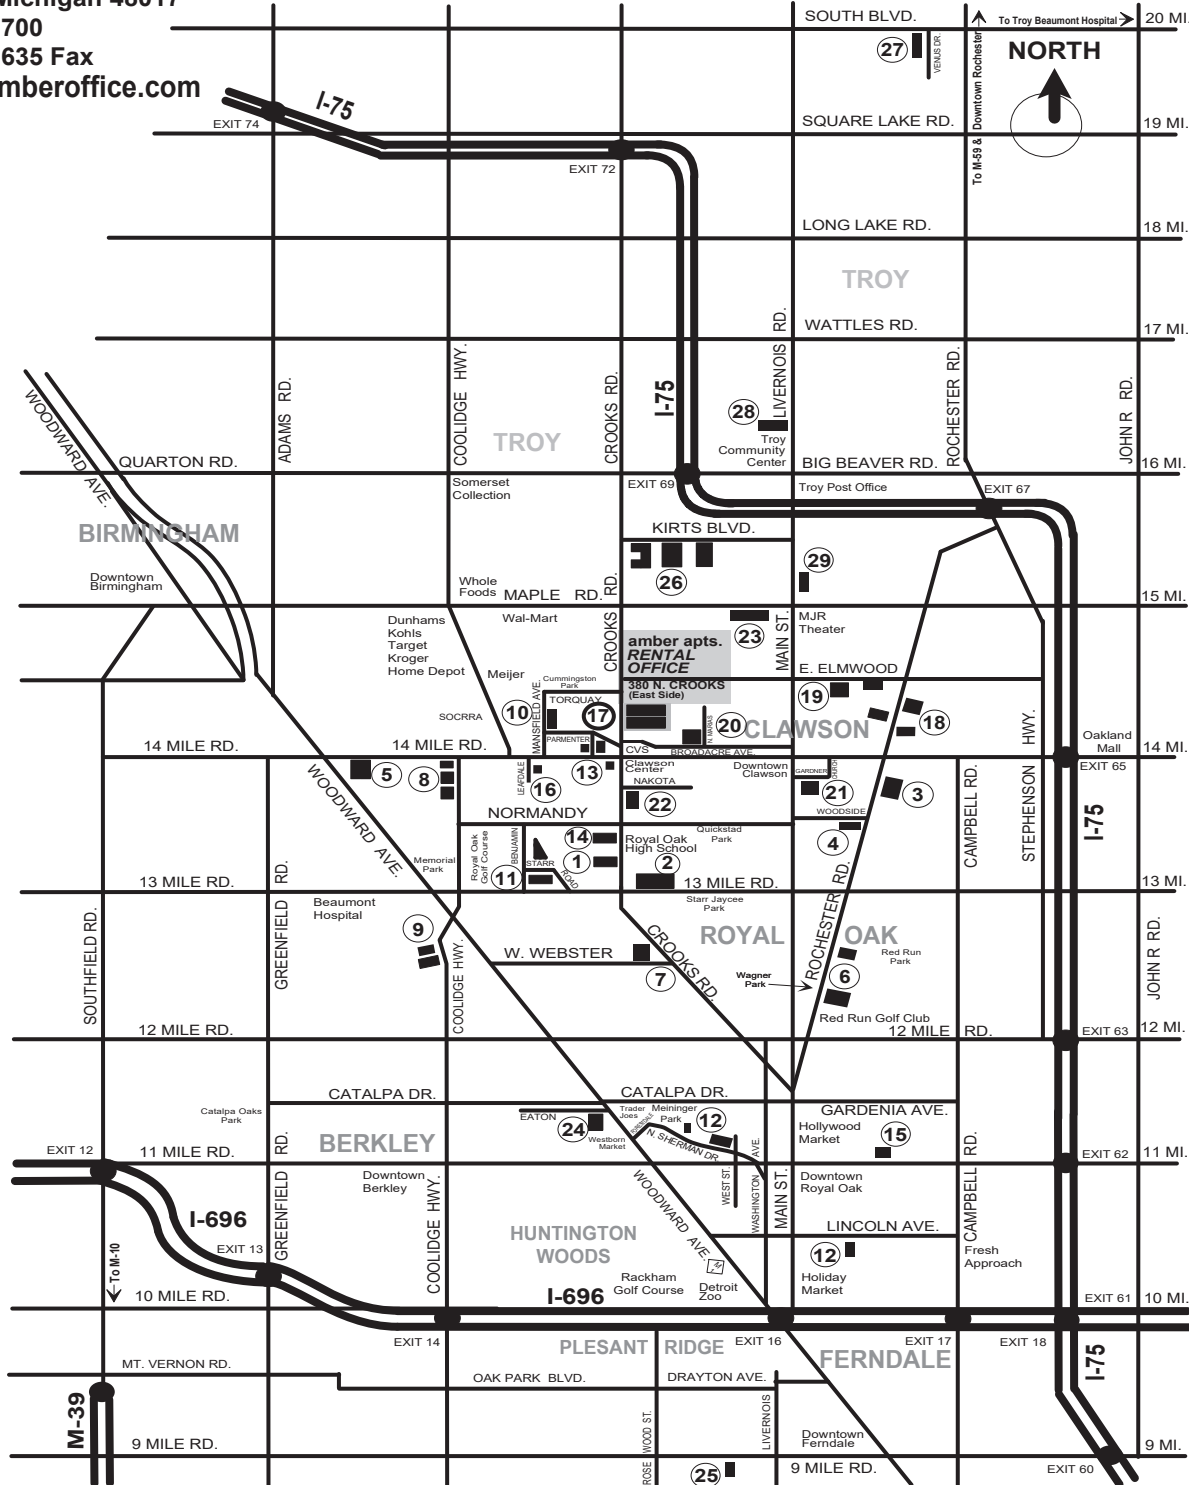

## location map of amber apartments

## property locations

221212-323a

www.amberapt.com

RENTAL OFFICE

- ① amber's The Vines \*#
- ② Amber Green Apartments \*
- ③ Amber Grove Apartments \*
- ④ amber's Woodside Townhouses \*
- ⑤ Amber Townhouses \*  
Amber Townhomes \*
- ⑥ amber's Red Run Apartments \*#  
amber's Red Run North Apartments \*#  
amber's Red Run North Townhouses \*#
- ⑦ amber's Town-Dwellings \*
- ⑧ Amber Oak Apartments \*  
Amber Oak Townhomes \*#
- ⑨ Amber Court Apartments \*
- ⑩ amber's Mansfield Apartments \*
- ⑪ amber's Starr Apartments \*  
amber's Starr Townhouses \*#
- ⑫ Amber Crossing Townhomes and Lofts \*#  
Amber Crossing West Apartments \*  
Amber Crossing East Apartments \*
- ⑬ Amber Corners Apartments and Lofts \*#  
Amber Corners South Apartments \*  
Amber Corners West Apartments \*
- ⑭ Amber Landing Townhouses and Lofts \*#  
Amber Landing Townhomes \*#
- ⑮ Amber on 11 Studios and Lofts \*#
- ⑯ amber's Leafdale Apartments \*
- ⑰ amber's Timber Lodges \*#  
amber's Timber Lodges-south \*#
- ⑱ Amber House Apartments \*  
Amber House Townhomes \*  
Amber Houselets \*  
Amber House South Apartments \*  
Amber House West Apartments \*  
Amber House West Townhouses \*  
Amber Houselets West \*
- ⑲ Amber Elm Apartments \*  
Amber Elm Townhouses \*  
Amber Elm East Apartments \*  
Amber Elm East Townhouses \*
- ⑳ amber's Broadacre Apartments \*
- ㉑ Amber Abodements \*#
- ㉒ Amber Square Townhomes \*
- ㉓ amber's Maple Apartments \*
- ㉔ amber's Woodfire Lodges \*#
- ㉕ Amber on Nine Apartments \*
- ㉖ Amber Creek Apartments \*  
Amber Creek East Apartments \*#  
Amber Creek Village Apartments \*
- ㉗ Amberwood Townhomes \*#
- ㉘ Amber Town Center Townhomes and Lofts \*#
- ㉙ Amber Studios and Lofts \*#